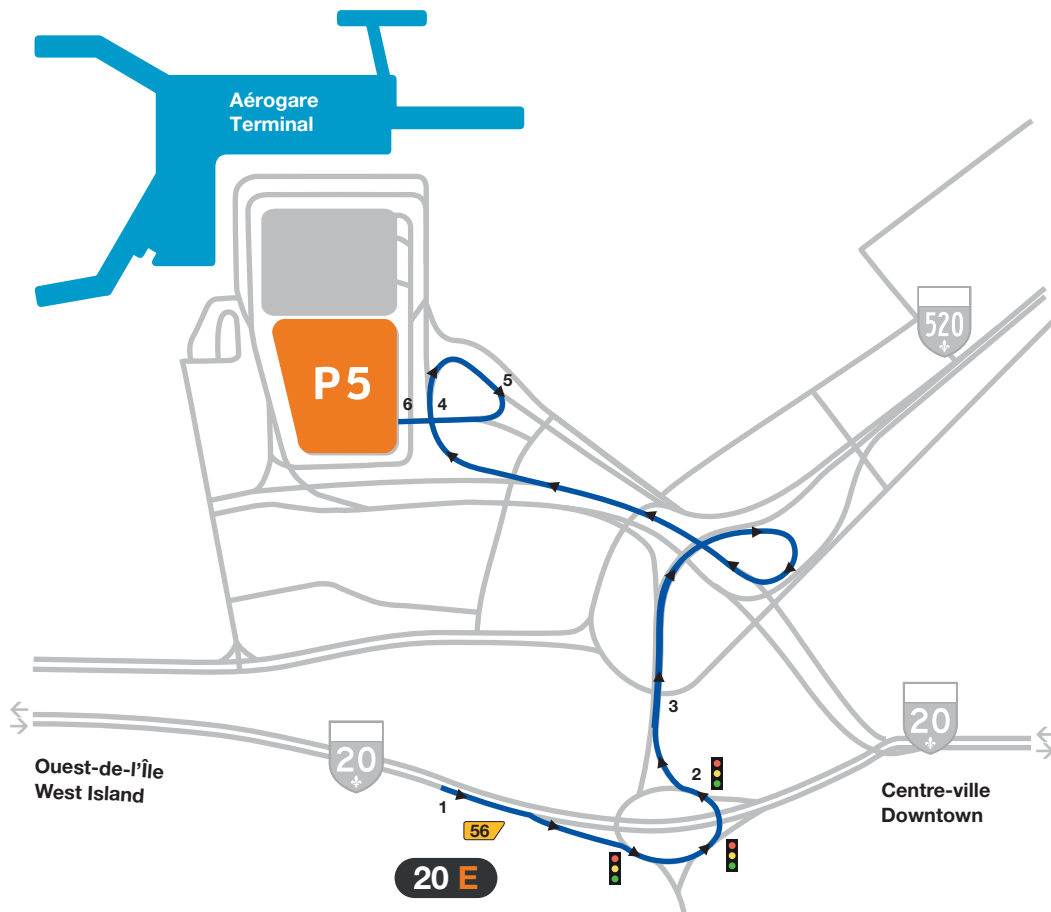

## DRIVING DIRECTIONS

FROM HIGHWAY 20 WEST (Montréal)

---

FROM HIGHWAY 20 EAST (West Island)

---

FROM HIGHWAY 520 WEST

---

### FROM HIGHWAY 20 WEST (Montréal)

- 1 Take Exit 56-O, following the sign for the airport.
- 2 Take the exit marked Parking/Car Rental.
- 3 Turn right toward Multi-level/Car Rental/P5.
- 4 Continue straight until P5 EconoParc entrance.

## DRIVING DIRECTIONS

### FROM HIGHWAY 20 EAST (West Island)

- 1 Take Exit 56, following the sign for the airport/A-520 Est/Avenue Dorval.
- 2 In the Dorval roundabout follow directions to the airport/Autoroute Côte-de-Liesse (A-520 Est).
- 3 As you drive beneath the overpass, stay in the left lane and follow directions to the airport.
- 4 Take the exit marked Parking/Car Rental.
- 5 Turn right toward Multi-level/Car Rental/P5.
- 6 Continue straight until P5 EconoParc entrance.