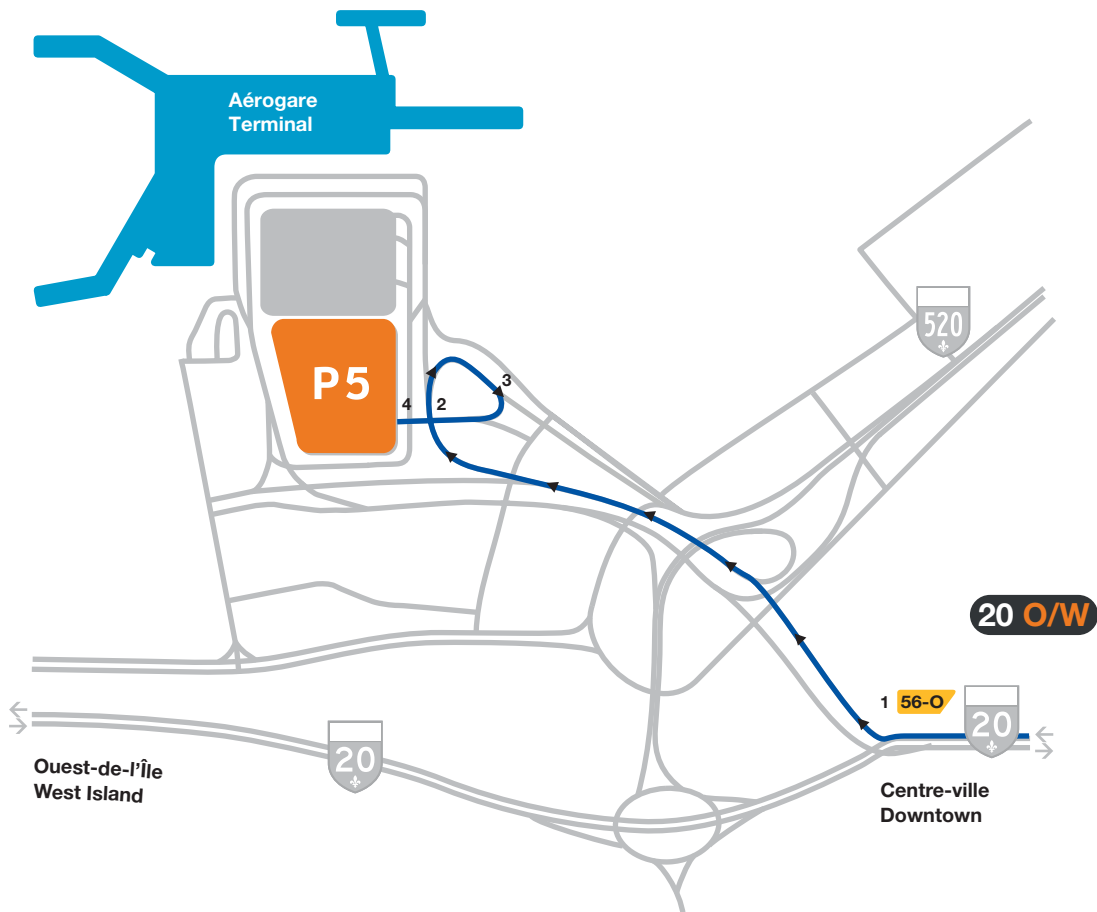

## DRIVING DIRECTIONS

FROM HIGHWAY 20 WEST (Montréal)

---

FROM HIGHWAY 20 EAST (West Island)

---

FROM HIGHWAY 520 WEST

---

### FROM HIGHWAY 20 WEST (Montréal)

- 1 Take Exit 56-O, following the sign for the airport.
- 2 Take the exit marked Parking/Car Rental.
- 3 Turn right toward Multi-level/Car Rental/P5.
- 4 Continue straight until P5 EconoParc entrance.

### FROM HIGHWAY 20 EAST (West Island)

- 1 Take Exit 56, following the sign for the airport/A-520 Est/Avenue Dorval.
- 2 In the Dorval roundabout follow directions to the airport/Autoroute Côte-de-Liesse (A-520 Est).
- 3 As you drive beneath the overpass, stay in the left lane and follow directions to the airport.
- 4 Take the exit marked Parking/Car Rental.
- 5 Turn right toward Multi-level/Car Rental/P5.
- 6 Continue straight until P5 EconoParc entrance.

### FROM HIGHWAY 520 WEST

- 1 Take Exit 1-O, following the sign for the P.-E.-Trudeau Airport.
- 2 Follow directions towards P.-E.-Trudeau Airport.
- 3 Take the exit marked Parking/Car Rental.
- 4 Turn right toward Multi-level/Car Rental/P5.
- 5 Continue straight until P5 EconoParc entrance.