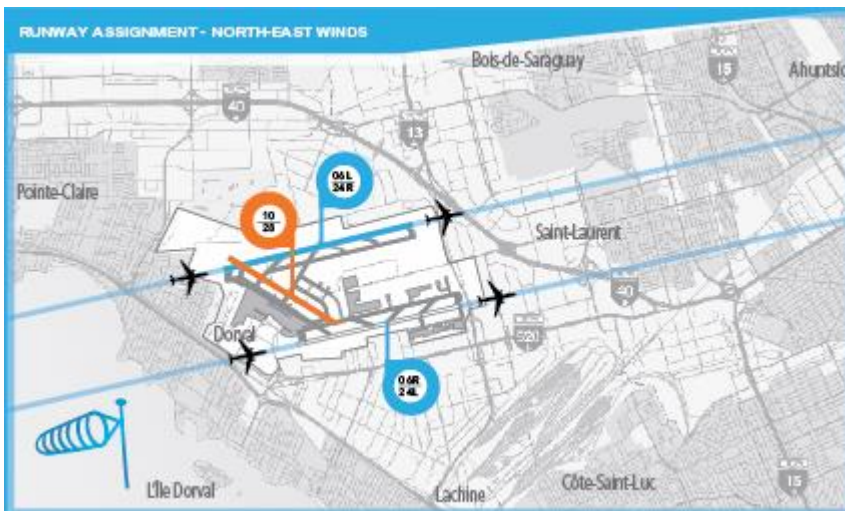

**CONSTRUCTION WORK ON TAXIWAY OF RUNWAY 06R-24L
RUNWAY ASSIGNMENT IN SOUTHWEST WIND CONDITIONS**

UPDATE ON RUNWAY ASSIGNMENT

The modified runway assignment in Southwest wind conditions will be in place 7 days a week until mid-October. Runway assignment remains as follows:

Southwest winds:

- Departures **mainly** 24R
- Arrivals **mainly** 24L

Northeast winds (usual runway assignment):

- Departures 06R and 06L
- Arrivals 06L and 06R

Runway 10-28 is closed until mid-October.