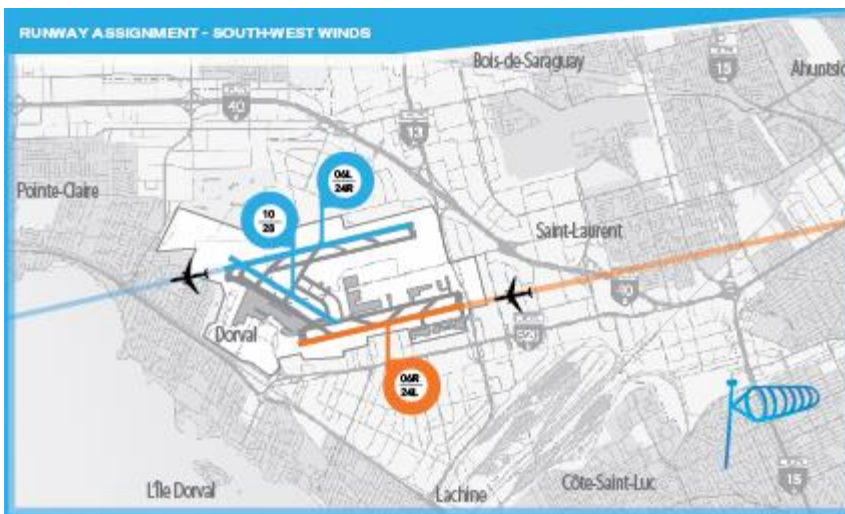

**CONSTRUCTION WORK ON TAXIWAY OF RUNWAY 06R-24L
RUNWAY ASSIGNMENT IN SOUTHWEST WIND CONDITIONS**

UPDATE ON RUNWAY ASSIGNMENT

The modified runway assignment in Southwest wind conditions will be in place 7 days a week until mid-October. Runway assignment remains as follows:

Southwest winds:

- Departures **mainly** 24R
- Arrivals **mainly** 24L

Northeast winds (usual runway assignment):

- Departures 06R and 06L
- Arrivals 06L and 06R

Runway 10-28 is closed until mid-October.