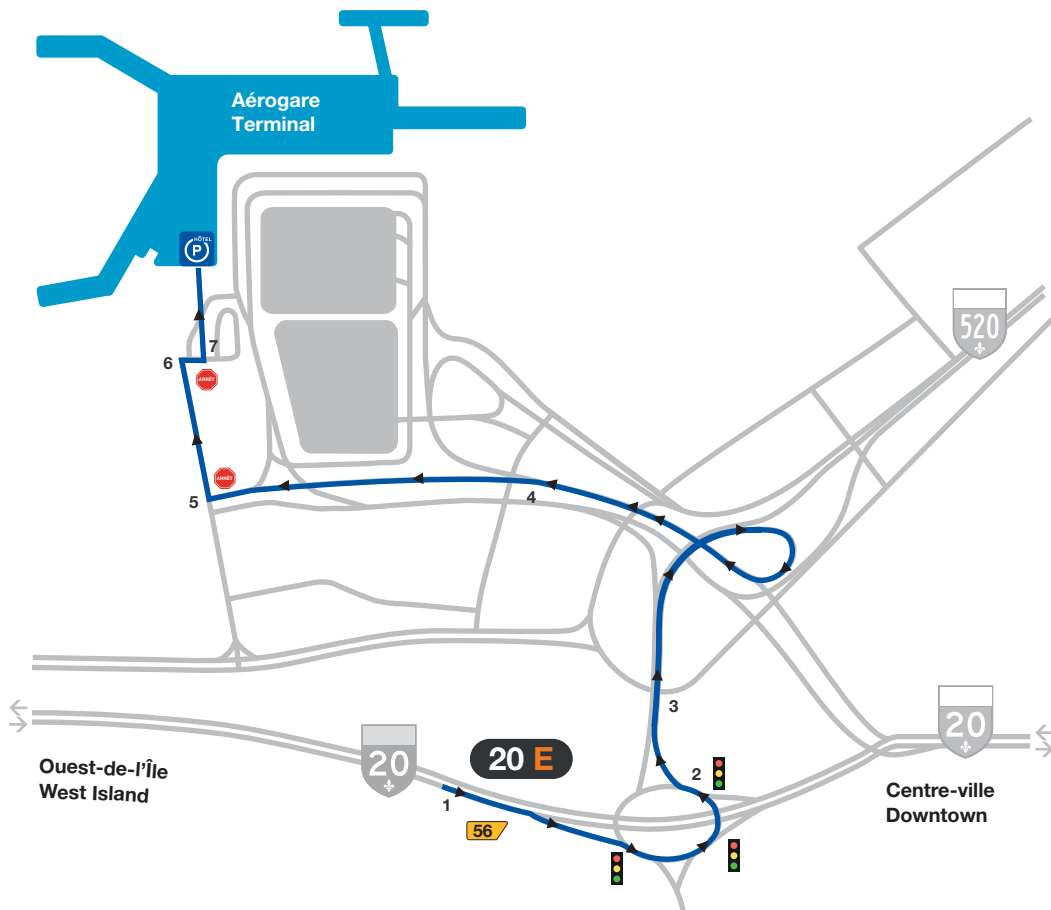

HotelParc

DRIVING DIRECTIONS

FROM HIGHWAY 20 **WEST** (Montréal)

FROM HIGHWAY 20 **EAST** (West Island)

FROM HIGHWAY 520 **WEST**

HotelParc DRIVING DIRECTIONS

FROM HIGHWAY 20 WEST (Montréal)

- 1 Take Exit 56-O, following the sign for the airport.
- 2 Take the exit marked Cardinal Avenue.
- 3 At the stop sign, turn right onto Albert-de-Niverville Boulevard.
- 4 At the second stop sign, turn right onto Place Leigh-Capreol.
- 5 Turn left to get to the HotelParc.

HotelParc DRIVING DIRECTIONS

FROM HIGHWAY 20 EAST (West Island)

- 1 Take Exit 56, following the sign for the airport/A-520 Est/Avenue Dorval.
- 2 In the Dorval roundabout follow directions to the airport/Autoroute Côte-de-Liesse (A-520 Est).
- 3 As you drive beneath the overpass, stay in the left lane and follow directions to the airport.
- 4 Take the exit marked Cardinal Avenue.
- 5 At the stop sign, turn right onto Albert-de-Niverville Boulevard.
- 6 At the second stop sign, turn right onto Place Leigh-Capreol.
- 7 Turn left to get to the HotelParc.

HotelParc DRIVING DIRECTIONS

FROM HIGHWAY 520 WEST

- 1 Take Exit 1-O, following the sign for the P.-E.-Trudeau Airport.
- 2 Follow directions towards P.-E.-Trudeau Airport.
- 3 Take the exit marked Cardinal Avenue.
- 4 At the stop sign, turn right onto Albert-de-Niverville Boulevard.
- 5 At the second stop sign, turn right onto Place Leigh-Capreol.
- 6 Turn left to get to the HotelParc.