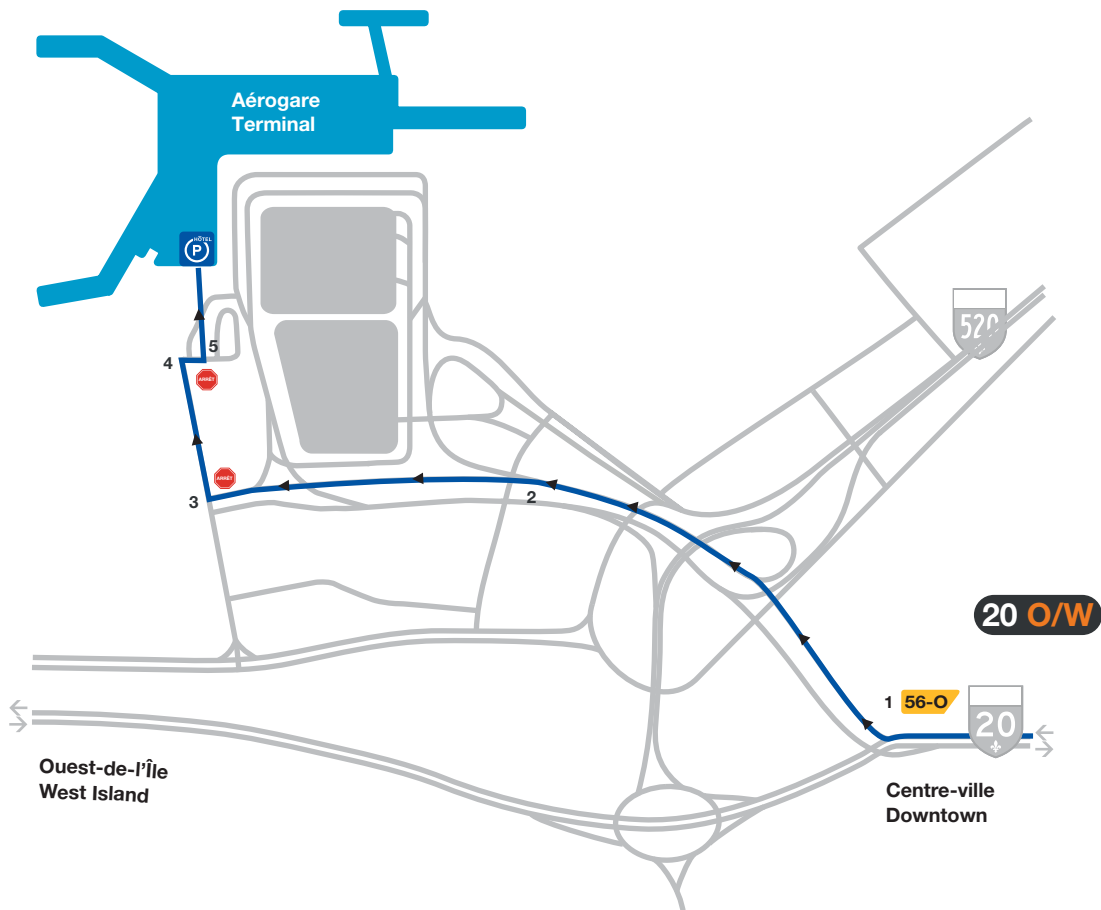

HotelParc

DRIVING DIRECTIONS

FROM HIGHWAY 20 **WEST** (Montréal)

FROM HIGHWAY 20 **EAST** (West Island)

FROM HIGHWAY 520 **WEST**

HotelParc DRIVING DIRECTIONS

FROM HIGHWAY 20 WEST (Montréal)

- 1 Take Exit 56-O, following the sign for the airport.
- 2 Take the exit marked Cardinal Avenue.
- 3 At the stop sign, turn right onto Albert-de-Niverville Boulevard.
- 4 At the second stop sign, turn right onto Place Leigh-Capreol.
- 5 Turn left to get to the HotelParc.

HotelParc DRIVING DIRECTIONS

FROM HIGHWAY 20 EAST (West Island)

- 1 Take Exit 56, following the sign for the airport/A-520 Est/Avenue Dorval.
- 2 In the Dorval roundabout follow directions to the airport/Autoroute Côte-de-Liesse (A-520 Est).
- 3 As you drive beneath the overpass, stay in the left lane and follow directions to the airport.
- 4 Take the exit marked Cardinal Avenue.
- 5 At the stop sign, turn right onto Albert-de-Niverville Boulevard.
- 6 At the second stop sign, turn right onto Place Leigh-Capreol.
- 7 Turn left to get to the HotelParc.

HotelParc DRIVING DIRECTIONS

FROM HIGHWAY 520 WEST

- 1 Take Exit 1-O, following the sign for the P.-E.-Trudeau Airport.
- 2 Follow directions towards P.-E.-Trudeau Airport.
- 3 Take the exit marked Cardinal Avenue.
- 4 At the stop sign, turn right onto Albert-de-Niverville Boulevard.
- 5 At the second stop sign, turn right onto Place Leigh-Capreol.
- 6 Turn left to get to the HotelParc.