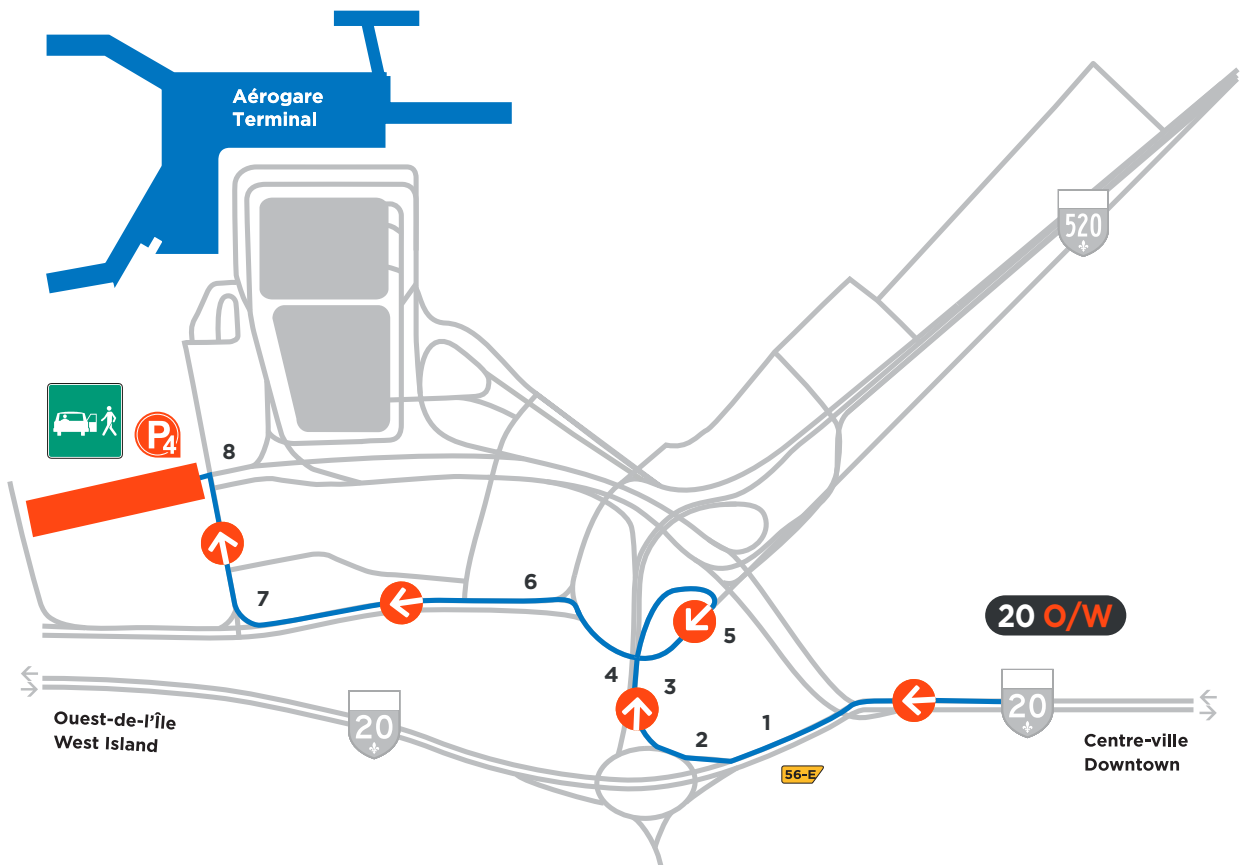

P4 Parking

DRIVING DIRECTIONS

FROM HIGHWAY 20 **WEST** (Montréal)

FROM HIGHWAY 20 **EAST** (West Island)

FROM HIGHWAY 520 **WEST**

P4 Parking DRIVING DIRECTIONS

FROM HIGHWAY 20 WEST (Montréal)

- 1 Take exit 56-E toward Autoroute 520 E/Av. Dorval.
- 2 Take the Michel-Jasmin exit toward Cardinal.
- 3 At the roundabout, take the 1st exit onto A. 520 E toward Aéroport/Dorval.
- 4 Take the Michel-Jasmin exit toward Cardinal.
- 5 Turn right at Av. Michel Jasmin.
- 6 Continue straight onto Ave Cardinal.
- 7 Turn right at Bd Albert de Niverville.
- 8 Turn left toward parking lot P4.

P4 parking DRIVING DIRECTIONS

FROM HIGHWAY 20 EAST (West Island)

- 1 Take exit 56 toward P.-E.-Trudeau/A-520 Est/Avenue Dorval.
- 2 Continue on Chem. Herron. Take A. 520 E and Ave Cardinal toward of Bd Albert de Niverville.
- 3 Follow chem. Herron.
- 4 At the roundabout, take the 3rd exit onto A. 520 E toward Aéroport/Dorval.
- 5 Take the Michel-Jasmin exit toward Cardinal.
- 6 Turn right onto Av. Michel Jasmin.
- 7 Continue straight onto Ave Cardinal.
- 8 Turn right at Bd Albert de Niverville.
- 9 Turn left toward parking lot P4.

P4 parking DRIVING DIRECTIONS

FROM HIGHWAY 520 WEST

- 1 Take exit 1-O toward Aéroport P.-E.-Trudeau.
- 2 Follow signs for Aéroport P.-E.-Trudeau.
- 3 Exit left toward Avenue Cardinal.
- 4 At the stop sign, continue straight toward parking lot P4.