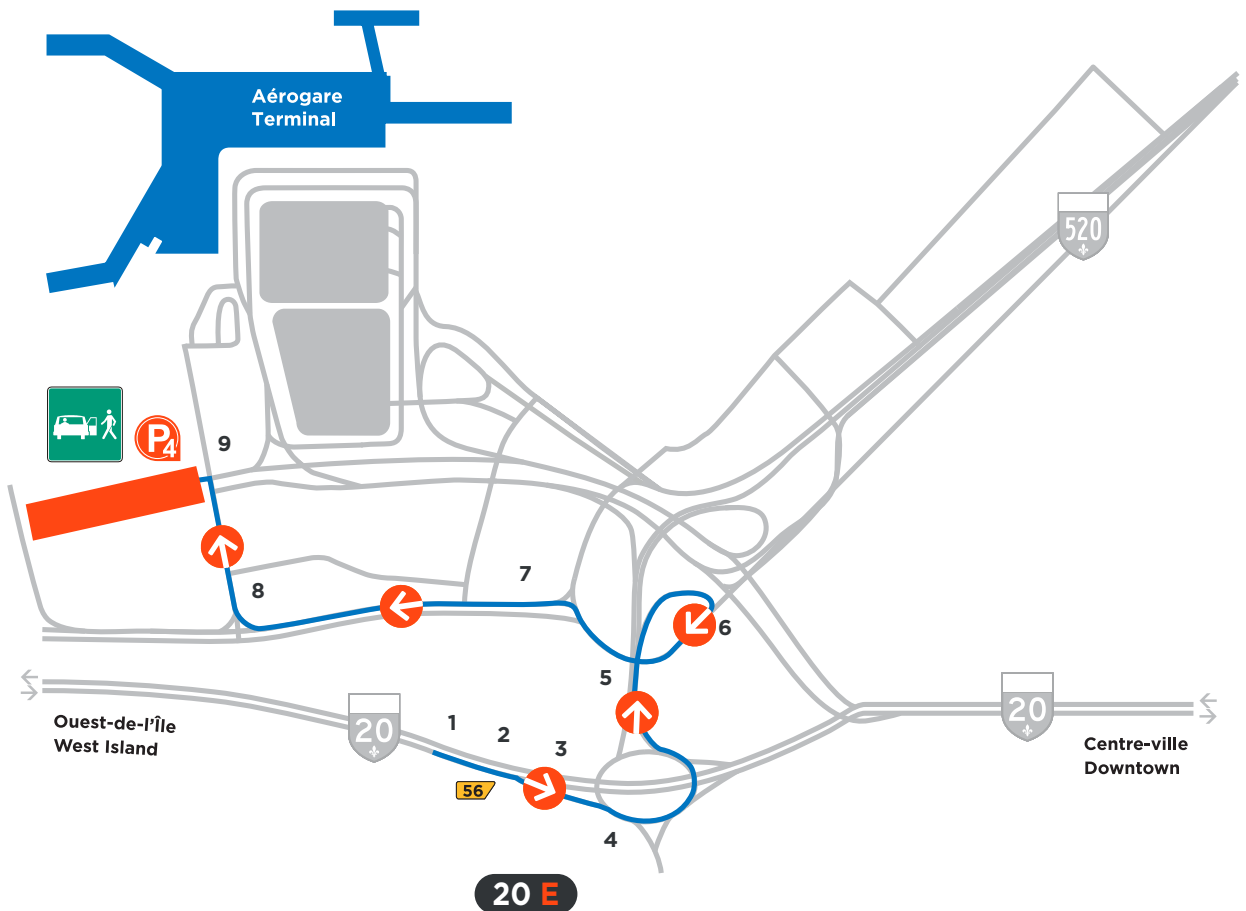

P4 Parking

DRIVING DIRECTIONS

FROM HIGHWAY 20 **WEST** (Montréal)

FROM HIGHWAY 20 **EAST** (West Island)

FROM HIGHWAY 520 **WEST**

P4 Parking DRIVING DIRECTIONS

FROM HIGHWAY 20 WEST (Montréal)

- 1 Take exit 56-E toward Autoroute 520 E/Av. Dorval.
- 2 Take the Michel-Jasmin exit toward Cardinal.
- 3 At the roundabout, take the 1st exit onto A. 520 E toward Aéroport/Dorval.
- 4 Take the Michel-Jasmin exit toward Cardinal.
- 5 Turn right at Av. Michel Jasmin.
- 6 Continue straight onto Ave Cardinal.
- 7 Turn right at Bd Albert de Niverville.
- 8 Turn left toward parking lot P4.

P4 parking DRIVING DIRECTIONS

FROM HIGHWAY 20 EAST (West Island)

- 1 Take exit 56 toward P.-E.-Trudeau/A-520 Est/Avenue Dorval.
- 2 Continue on Chem. Herron. Take A. 520 E and Ave Cardinal toward of Bd Albert de Niverville.
- 3 Follow chem. Herron.
- 4 At the roundabout, take the 3rd exit onto A. 520 E toward Aéroport/Dorval.
- 5 Take the Michel-Jasmin exit toward Cardinal.
- 6 Turn right onto Av. Michel Jasmin.
- 7 Continue straight onto Ave Cardinal.
- 8 Turn right at Bd Albert de Niverville.
- 9 Turn left toward parking lot P4.

P4 parking DRIVING DIRECTIONS

FROM HIGHWAY 520 WEST

- 1 Take exit 1-O toward Aéroport P.-E.-Trudeau.
- 2 Follow signs for Aéroport P.-E.-Trudeau.
- 3 Exit left toward Avenue Cardinal.
- 4 At the stop sign, continue straight toward parking lot P4.