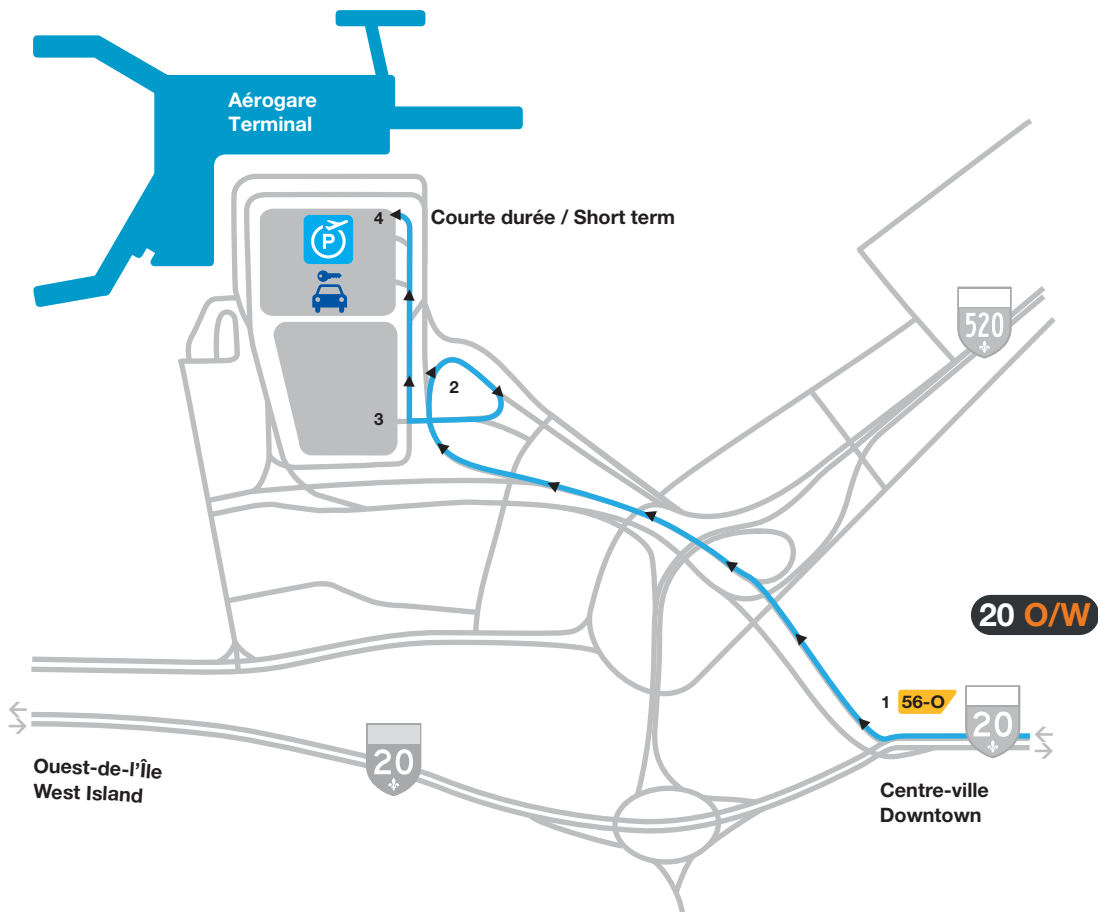

Short Term DRIVING DIRECTIONS

FROM HIGHWAY 20 WEST (Montréal)

FROM HIGHWAY 20 EAST (West Island)

FROM HIGHWAY 520 WEST

Short Term DRIVING DIRECTIONS

FROM HIGHWAY 20 WEST (Montréal)

- 1 Take Exit 56-O, following the sign for the airport.
- 2 Take the exit marked Parking/Car Rental.
- 3 Turn right toward Multi-Level Parking/Car Rental.
- 4 Continue straight toward the Short Term parking lot.

Short Term DRIVING DIRECTIONS

FROM HIGHWAY 20 EAST (West Island)

- 1 Take Exit 56, following the sign for the airport/A-520 Est/Avenue Dorval.
- 2 In the Dorval roundabout follow directions to the airport/Autoroute Côte-de-Liesse (A-520 Est).
- 3 As you drive beneath the overpass, stay in the left lane and follow directions to the airport.
- 4 Take the exit marked Parking/Car Rental.
- 5 Turn right toward Multi-Level Parking/Car Rental.
- 6 Continue straight toward the Short Term parking lot.

Short Term DRIVING DIRECTIONS

FROM HIGHWAY 520 WEST

- 1 Take Exit 1-O, following the sign for the P.-E.-Trudeau Airport.
- 2 Follow directions towards P.-E.-Trudeau Airport.
- 3 Take the exit marked Parking/Car Rental .
- 4 Turn right toward Multi-Level Parking/Car Rental.
- 5 Continue straight toward the Short Term parking lot.