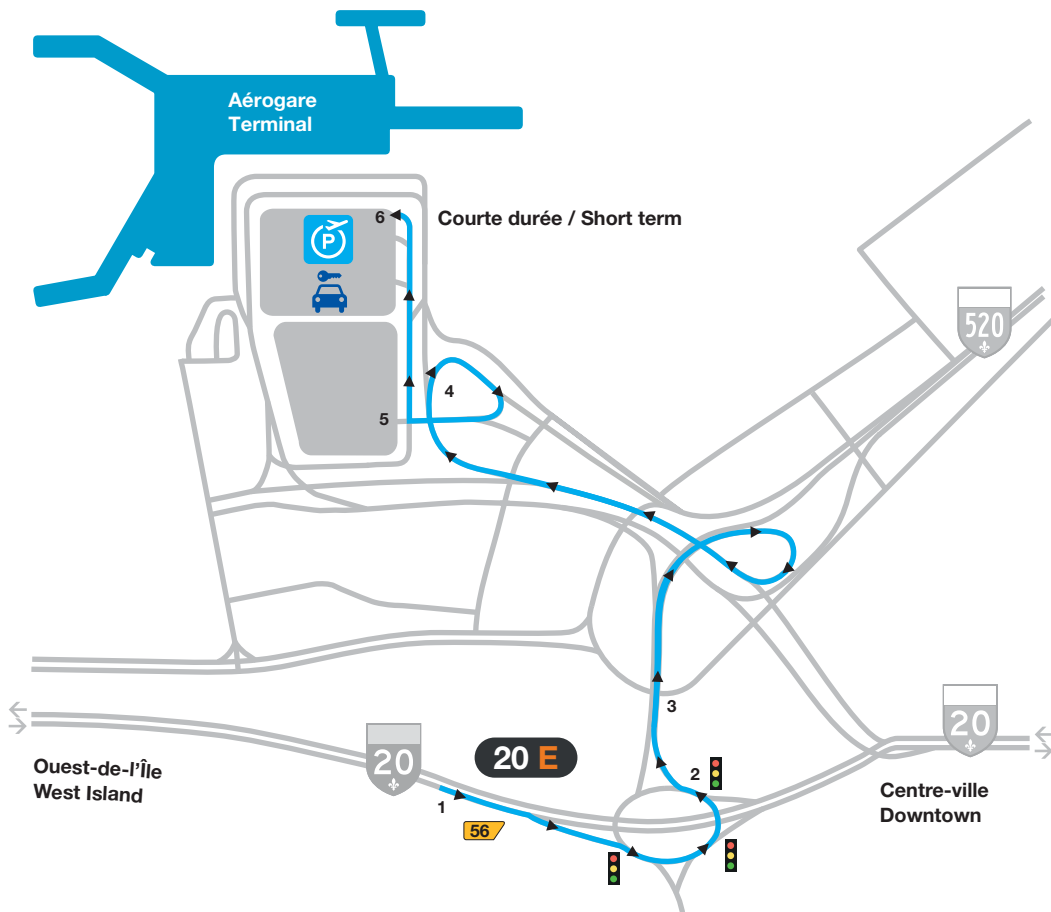

Short Term DRIVING DIRECTIONS

FROM HIGHWAY 20 WEST (Montréal)

FROM HIGHWAY 20 EAST (West Island)

FROM HIGHWAY 520 WEST

Short Term DRIVING DIRECTIONS

FROM HIGHWAY 20 WEST (Montréal)

- 1 Take Exit 56-O, following the sign for the airport.
- 2 Take the exit marked Parking/Car Rental.
- 3 Turn right toward Multi-Level Parking/Car Rental.
- 4 Continue straight toward the Short Term parking lot.

Short Term DRIVING DIRECTIONS

FROM HIGHWAY 20 EAST (West Island)

- 1 Take Exit 56, following the sign for the airport/A-520 Est/Avenue Dorval.
- 2 In the Dorval roundabout follow directions to the airport/Autoroute Côte-de-Liesse (A-520 Est).
- 3 As you drive beneath the overpass, stay in the left lane and follow directions to the airport.
- 4 Take the exit marked Parking/Car Rental.
- 5 Turn right toward Multi-Level Parking/Car Rental.
- 6 Continue straight toward the Short Term parking lot.

Short Term DRIVING DIRECTIONS

FROM HIGHWAY 520 WEST

- 1 Take Exit 1-O, following the sign for the P.-E.-Trudeau Airport.
- 2 Follow directions towards P.-E.-Trudeau Airport.
- 3 Take the exit marked Parking/Car Rental .
- 4 Turn right toward Multi-Level Parking/Car Rental.
- 5 Continue straight toward the Short Term parking lot.