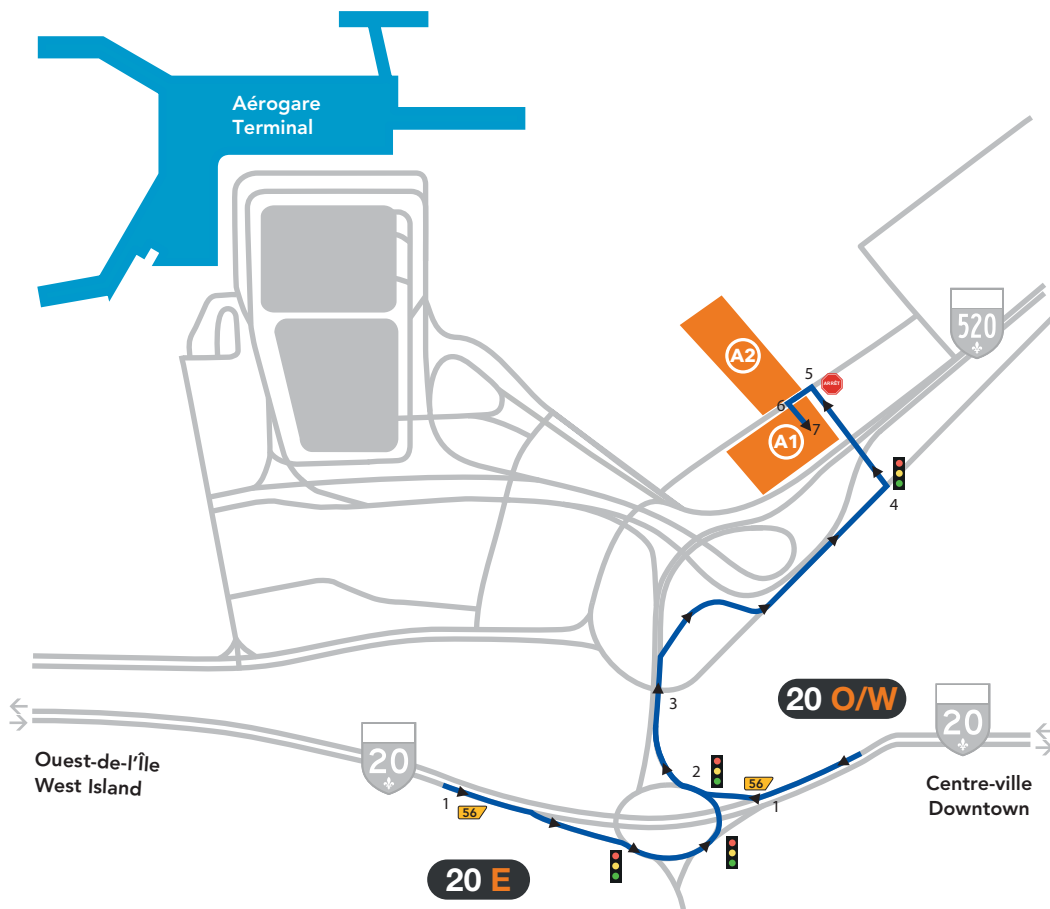

AeroParc

DRIVING DIRECTIONS

FROM HIGHWAY 20 **EAST** / 20 **WEST**

FROM HIGHWAY 520 **WEST**

AeroParc

DRIVING DIRECTIONS

FROM HIGHWAY 20 EAST / 20 WEST

- 1 Take exit 56, following the sign for the airport/A-520 Est/Avenue Dorval.
- 2 In the Dorval roundabout Follow directions to the airport/Autoroute Côte-de-Liesse (A-520 Est).
- 3 As you drive beneath the overpass, stay in the right lane and follow directions to Michel-Jasmin Avenue.
- 4 At the traffic light, turn left onto the overpass of Marshall Avenue.
- 5 At the Stop sign, turn left on McMillan Boulevard.
- 6 Continue to the AéroParc, which you will find on both sides of the street.
- 7 Enter in the AeroParc **A1** lot for RESERVATION ONLINE and **A1** or **A2** without reservation.

AeroParc

DRIVING DIRECTIONS

FROM HIGHWAY 520 WEST

- 1 Take Exit 1-E, following the sign for Cardinal Avenue.
- 2 Continue on Côte-de-Liesse service road.
- 3 At the traffic light, turn right onto McMillan Boulevard.
- 4 Continue to the AeroParc lots, which you will find on both sides of the street.
- 5 Enter in the AeroParc **A1** lot for RESERVATION ONLINE and **A1** or **A2** without reservation.