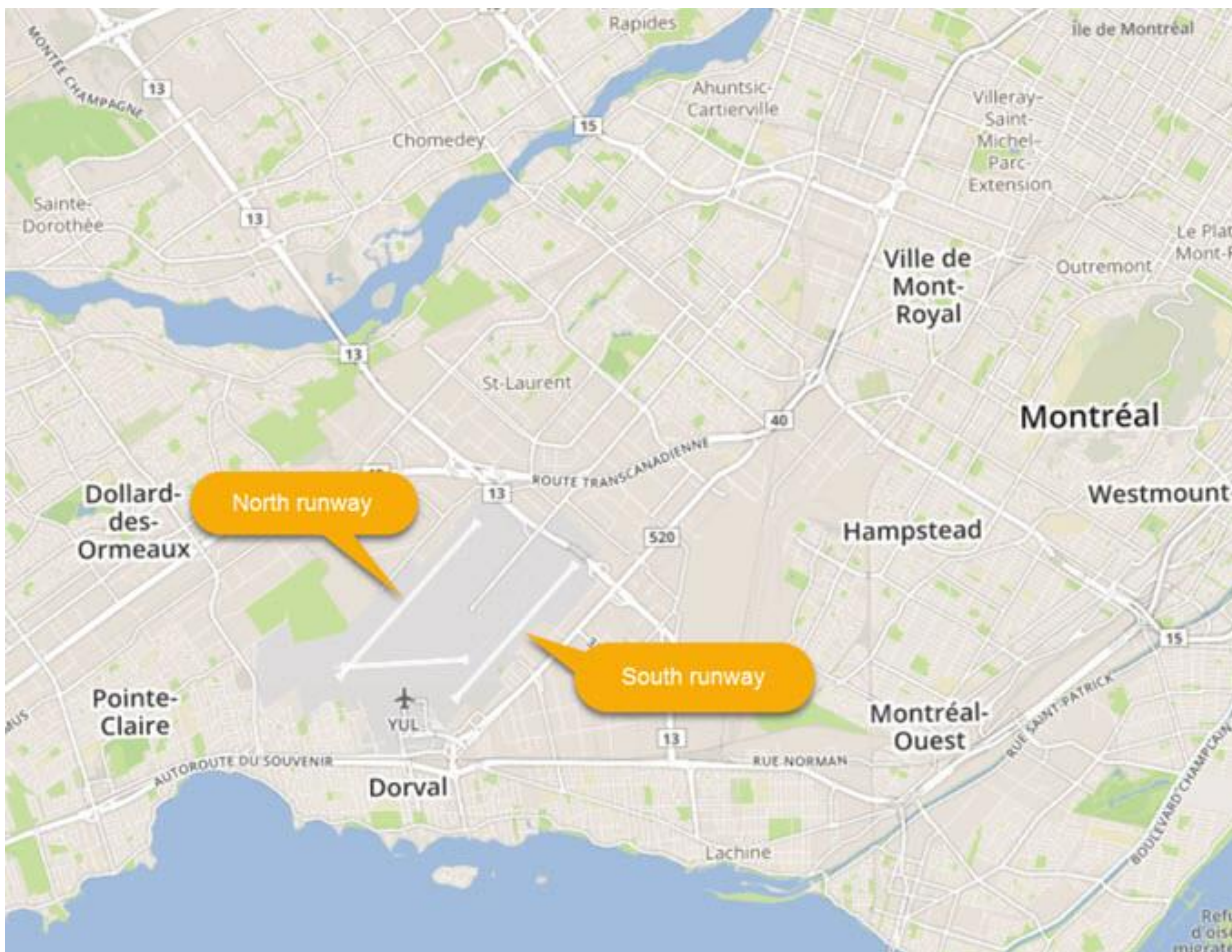

SOUTH RUNWAY CLOSED – NIGHT OF SEPTEMBER 9 TO 10, 2021

The south runway will be closed from 8 p.m. on September 9 to 6 a.m. on September 10. During this period, flights will be assigned to the north runway.

Work near the south runway with high equipment will require the closure of the runway during the work in order to maintain air safety.