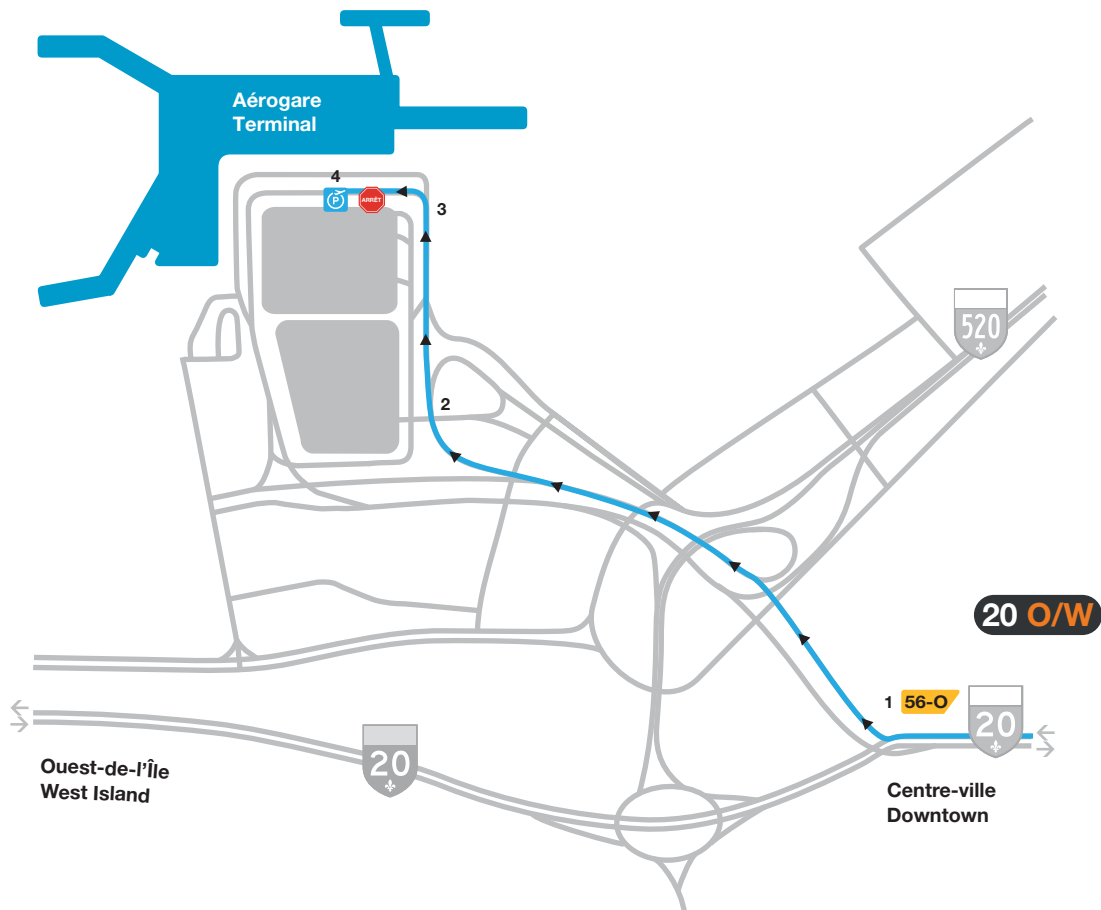

ValetParc

DRIVING DIRECTIONS

FROM HIGHWAY 20 **WEST** (Montréal)

FROM HIGHWAY 20 **EAST** (West Island)

FROM HIGHWAY 520 **WEST**

ValetParc

DRIVING DIRECTIONS

FROM HIGHWAY 20 WEST (Montréal)

- 1 Take Exit 56-O, following the sign for the airport.
- 2 Follow directions to Terminal.
- 3 Follow directions to ValetParc/Arrivals.
- 4 When you reach the passenger drop-off area, the entrance to ValetParc is on your left after the first stop sign.

ValetParc

DRIVING DIRECTIONS

FROM HIGHWAY 20 EAST (West Island)

- 1 Take Exit 56, following the sign for the airport/A-520 Est/Avenue Dorval.
- 2 In the Dorval roundabout follow directions to the airport/Autoroute Côte-de-Liesse (A-520 Est).
- 3 As you drive beneath the overpass, stay in the left lane and follow directions to the airport.
- 4 Follow directions to Terminal.
- 5 Follow directions to ValetParc/Arrivals.
- 6 When you reach the passenger drop-off area, the entrance to ValetParc is on your left after the first stop sign.

ValetParc

DRIVING DIRECTIONS

FROM HIGHWAY 520 WEST

- 1 Take Exit 1-O, following the sign for the P.-E.-Trudeau Airport.
- 2 Follow directions towards P.-E.-Trudeau Airport.
- 3 Follow directions to Terminal.
- 4 Follow directions to ValetParc/Arrivals.
- 5 When you reach the passenger drop-off area, the entrance to ValetParc is on your left after the first stop sign.