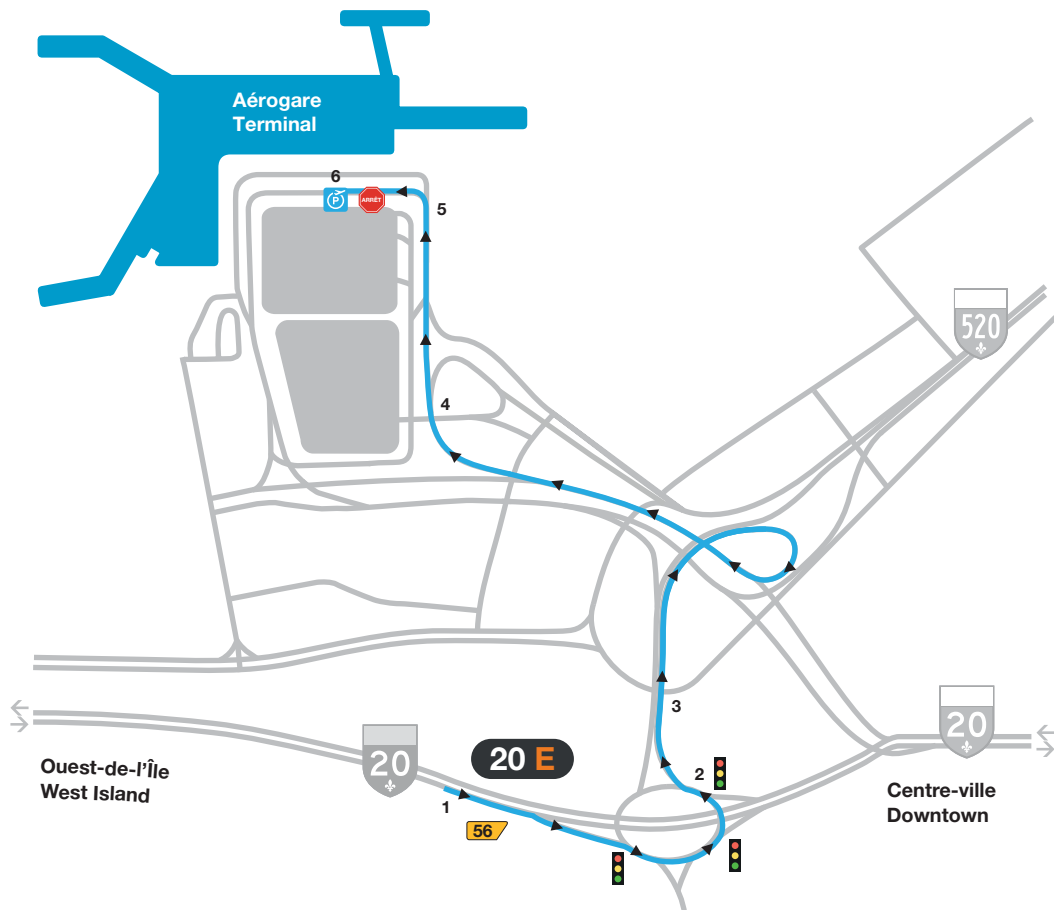

ValetParc

DRIVING DIRECTIONS

FROM HIGHWAY 20 **WEST** (Montréal)

FROM HIGHWAY 20 **EAST** (West Island)

FROM HIGHWAY 520 **WEST**

ValetParc

DRIVING DIRECTIONS

FROM HIGHWAY 20 WEST (Montréal)

- 1 Take Exit 56-O, following the sign for the airport.
- 2 Follow directions to Terminal.
- 3 Follow directions to ValetParc/Arrivals.
- 4 When you reach the passenger drop-off area, the entrance to ValetParc is on your left after the first stop sign.

ValetParc

DRIVING DIRECTIONS

FROM HIGHWAY 20 EAST (West Island)

- 1 Take Exit 56, following the sign for the airport/A-520 Est/Avenue Dorval.
- 2 In the Dorval roundabout follow directions to the airport/Autoroute Côte-de-Liesse (A-520 Est).
- 3 As you drive beneath the overpass, stay in the left lane and follow directions to the airport.
- 4 Follow directions to Terminal.
- 5 Follow directions to ValetParc/Arrivals.
- 6 When you reach the passenger drop-off area, the entrance to ValetParc is on your left after the first stop sign.

ValetParc

DRIVING DIRECTIONS

FROM HIGHWAY 520 WEST

- 1 Take Exit 1-O, following the sign for the P.-E.-Trudeau Airport.
- 2 Follow directions towards P.-E.-Trudeau Airport.
- 3 Follow directions to Terminal.
- 4 Follow directions to ValetParc/Arrivals.
- 5 When you reach the passenger drop-off area, the entrance to ValetParc is on your left after the first stop sign.