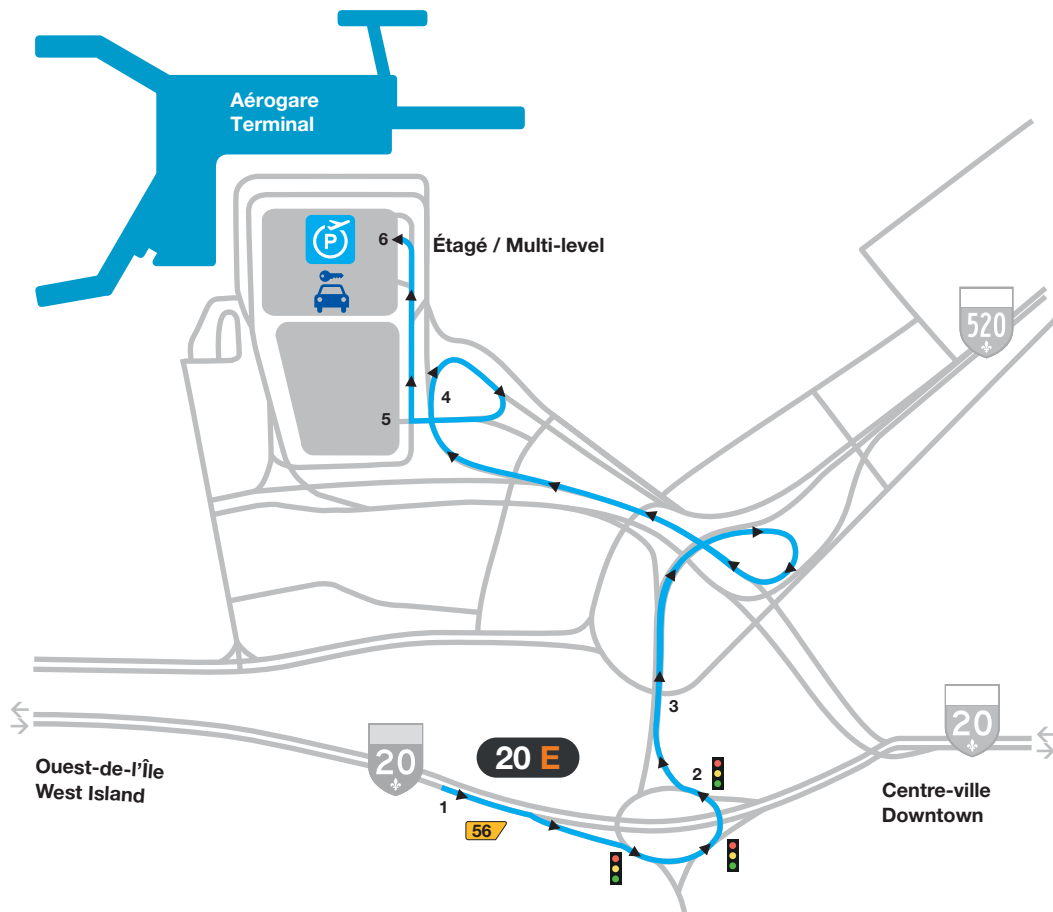

Multi-Level DRIVING DIRECTIONS

FROM HIGHWAY 20 **WEST** (Montréal)

FROM HIGHWAY 20 **EAST** (West Island)

FROM HIGHWAY 520 **WEST**

Multi-Level DRIVING DIRECTIONS

FROM HIGHWAY 20 WEST (Montréal)

- 1 Take Exit 56-O, following the sign for the airport.
- 2 Take the exit marked Parking/Car Rental.
- 3 Turn right toward Multi-Level Parking/Car Rental.
- 4 Continue straight toward Multi-Level Parking. Keep your left for the entrance.

Multi-Level DRIVING DIRECTIONS

FROM HIGHWAY 20 EAST (West Island)

- 1 Take Exit 56, following the sign for the airport/A-520 Est/Avenue Dorval.
- 2 In the Dorval roundabout follow directions to the airport/Autoroute Côte-de-Liesse (A-520 Est).
- 3 As you drive beneath the overpass, stay in the left lane and follow directions to the airport.
- 4 Take the exit marked Parking/Car Rental.
- 5 Turn right toward Multi-Level Parking/Car Rental.
- 6 Continue straight toward Multi-Level Parking. Keep your left for the entrance.

Multi-Level DRIVING DIRECTIONS

FROM HIGHWAY 520 WEST

- 1 Take Exit 1-O, following the sign for the P.-E.-Trudeau Airport.
- 2 Follow directions towards P.-E.-Trudeau Airport.
- 3 Take the exit marked Parking/Car Rental .
- 4 Turn right toward Multi-Level Parking/Car Rental.
- 5 Continue straight toward Multi-Level Parking. Keep your left for the entrance.