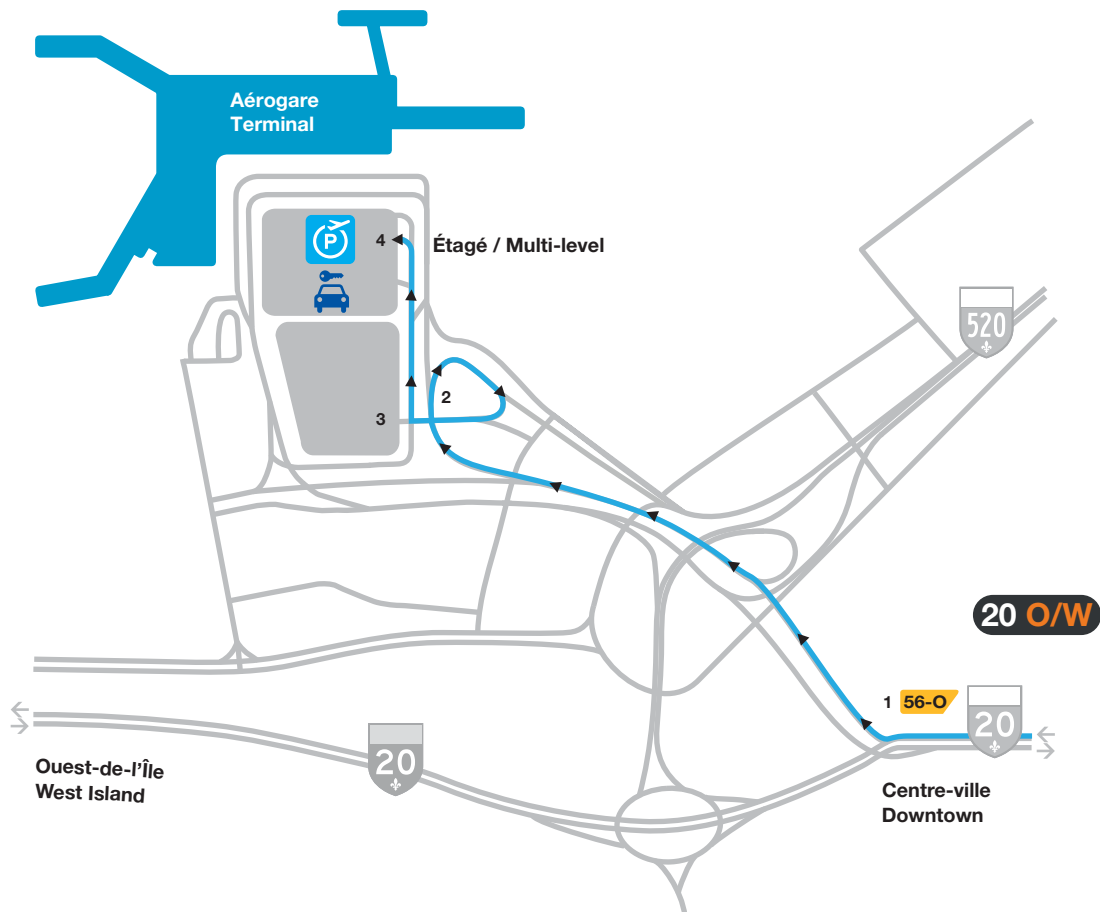

Multi-Level DRIVING DIRECTIONS

FROM HIGHWAY 20 **WEST** (Montréal)

FROM HIGHWAY 20 **EAST** (West Island)

FROM HIGHWAY 520 **WEST**

Multi-Level DRIVING DIRECTIONS

FROM HIGHWAY 20 WEST (Montréal)

- 1 Take Exit 56-O, following the sign for the airport.
- 2 Take the exit marked Parking/Car Rental.
- 3 Turn right toward Multi-Level Parking/Car Rental.
- 4 Continue straight toward Multi-Level Parking. Keep your left for the entrance.

Multi-Level DRIVING DIRECTIONS

FROM HIGHWAY 20 EAST (West Island)

- 1 Take Exit 56, following the sign for the airport/A-520 Est/Avenue Dorval.
- 2 In the Dorval roundabout follow directions to the airport/Autoroute Côte-de-Liesse (A-520 Est).
- 3 As you drive beneath the overpass, stay in the left lane and follow directions to the airport.
- 4 Take the exit marked Parking/Car Rental.
- 5 Turn right toward Multi-Level Parking/Car Rental.
- 6 Continue straight toward Multi-Level Parking. Keep your left for the entrance.

Multi-Level DRIVING DIRECTIONS

FROM HIGHWAY 520 WEST

- 1 Take Exit 1-O, following the sign for the P.-E.-Trudeau Airport.
- 2 Follow directions towards P.-E.-Trudeau Airport.
- 3 Take the exit marked Parking/Car Rental .
- 4 Turn right toward Multi-Level Parking/Car Rental.
- 5 Continue straight toward Multi-Level Parking. Keep your left for the entrance.