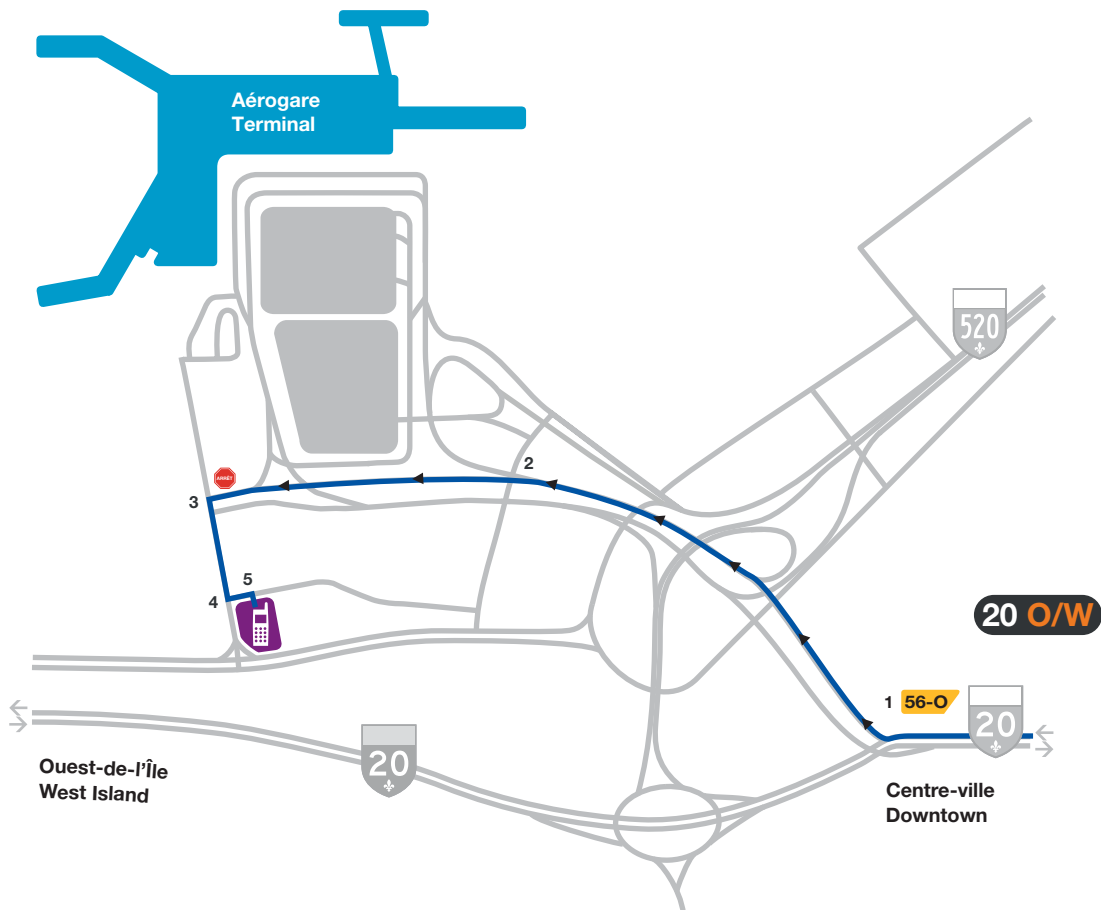

CellParc

DRIVING DIRECTIONS

FROM HIGHWAY 20 **WEST** (Montréal)

FROM HIGHWAY 20 **EAST** (West Island)

FROM HIGHWAY 520 **WEST**

CellParc

DRIVING DIRECTIONS

FROM HIGHWAY 20 WEST (Montréal)

- 1 Take Exit 56-O, following the sign for the airport.
- 2 Take the exit marked Cardinal Avenue.
- 3 At the stop sign, turn left on Albert-de-Niverville boulevard.
- 4 Turn left on Arthur-Fecteau Street.
- 5 The CellParc entrance will be on your right.

CellParc

DRIVING DIRECTIONS

FROM HIGHWAY 20 EAST (West Island)

- 1 Take Exit 56, following the sign for the airport/A-520 Est/Avenue Dorval.
- 2 In the Dorval roundabout follow directions to the airport/Autoroute Côte-de-Liesse (A-520 Est).
- 3 As you drive beneath the overpass, stay in the left lane and follow directions to the airport.
- 4 Take the exit marked Cardinal Avenue.
- 5 At the stop sign, turn left on Albert-de-Niverville boulevard.
- 6 Turn left on Arthur-Fecteau Street.
- 7 The CellParc entrance will be on your right.

CellParc DRIVING DIRECTIONS

FROM HIGHWAY 520 WEST

- 1 Take Exit 1-O, following the sign for the P.-E.-Trudeau Airport.
- 2 Take the exit marked Cardinal Avenue.
- 3 At the stop sign, turn left on Albert-de-Niverville Boulevard.
- 4 Turn left on Arthur-Fecteau Street.
- 5 The CellParc entrance will be on your right.