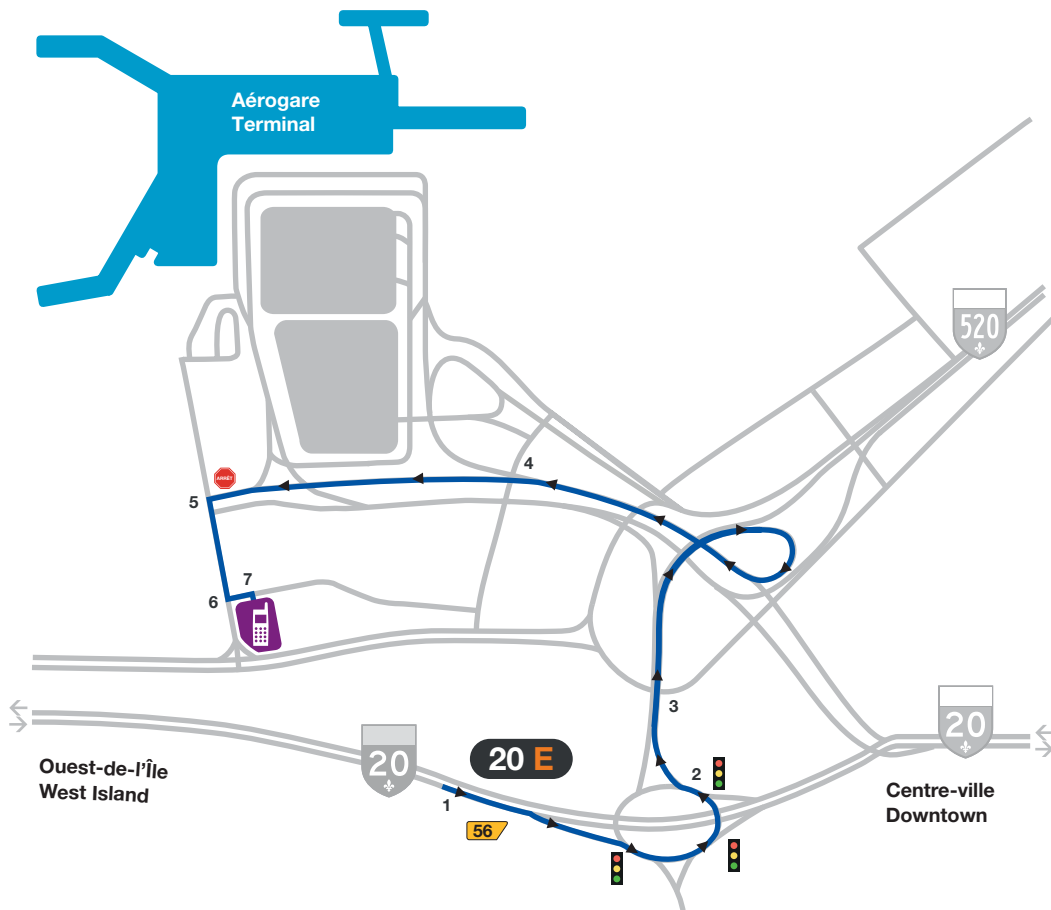

CellParc

DRIVING DIRECTIONS

FROM HIGHWAY 20 **WEST** (Montréal)

FROM HIGHWAY 20 **EAST** (West Island)

FROM HIGHWAY 520 **WEST**

CellParc

DRIVING DIRECTIONS

FROM HIGHWAY 20 WEST (Montréal)

- 1 Take Exit 56-O, following the sign for the airport.
- 2 Take the exit marked Cardinal Avenue.
- 3 At the stop sign, turn left on Albert-de-Niverville boulevard.
- 4 Turn left on Arthur-Fecteau Street.
- 5 The CellParc entrance will be on your right.

CellParc

DRIVING DIRECTIONS

FROM HIGHWAY 20 EAST (West Island)

- 1 Take Exit 56, following the sign for the airport/A-520 Est/Avenue Dorval.
- 2 In the Dorval roundabout follow directions to the airport/Autoroute Côte-de-Liesse (A-520 Est).
- 3 As you drive beneath the overpass, stay in the left lane and follow directions to the airport.
- 4 Take the exit marked Cardinal Avenue.
- 5 At the stop sign, turn left on Albert-de-Niverville boulevard.
- 6 Turn left on Arthur-Fecteau Street.
- 7 The CellParc entrance will be on your right.

CellParc DRIVING DIRECTIONS

FROM HIGHWAY 520 WEST

- 1 Take Exit 1-O, following the sign for the P.-E.-Trudeau Airport.
- 2 Take the exit marked Cardinal Avenue.
- 3 At the stop sign, turn left on Albert-de-Niverville Boulevard.
- 4 Turn left on Arthur-Fecteau Street.
- 5 The CellParc entrance will be on your right.