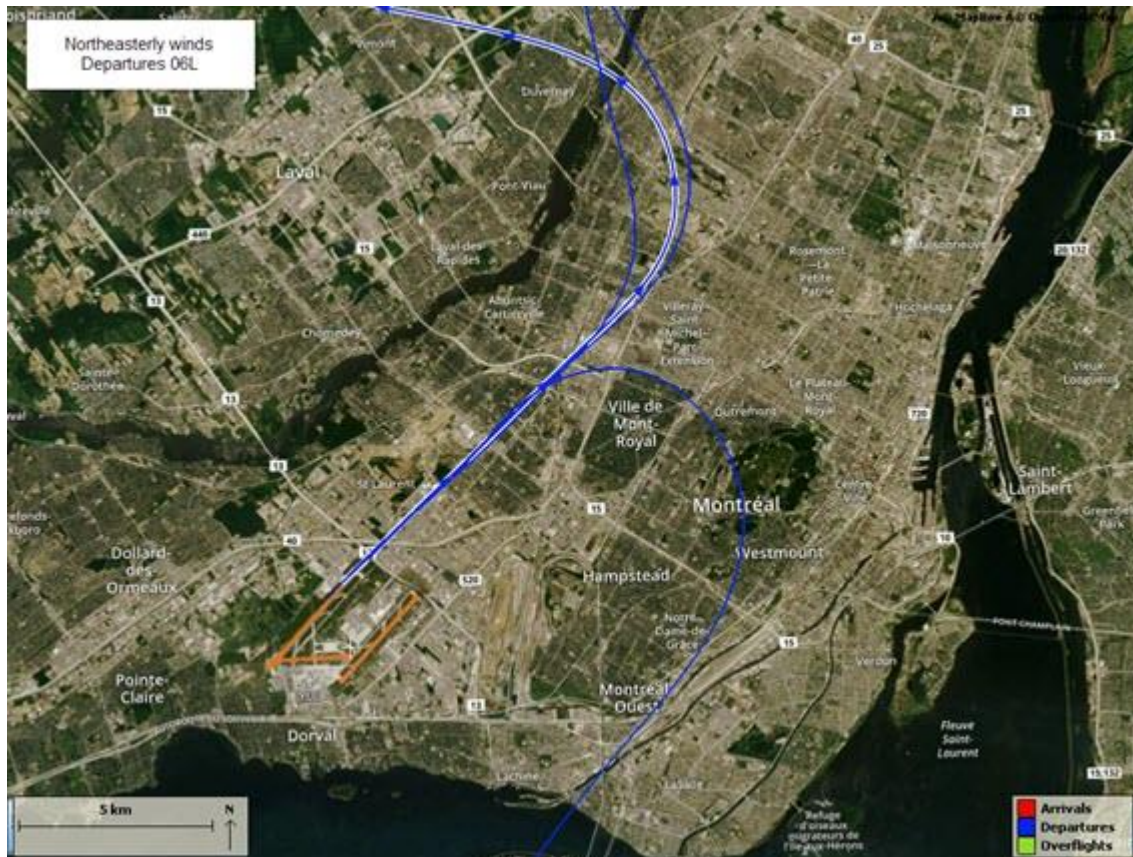

NIGHT CLOSURES - RUNWAY 06R-24L

In order to maintain its facilities to reliability and safety standards, Aéroports de Montréal is doing joint sealing work on runway 06R-24L.

Runway 06R-24L will be closed from 11 p.m. to 5 a.m. on the nights of July 5 and 6 as well as the nights of July 9 to 11.

During these periods, runway assignment will be as follows:

- **Southwesterly winds:**
 - **Departures:** Runway 24R
 - **Arrivals:** Runway 24R

- **Northeasterly winds:**
 - **Departures:** Runway 06L
 - **Arrivals:** Runway 06L