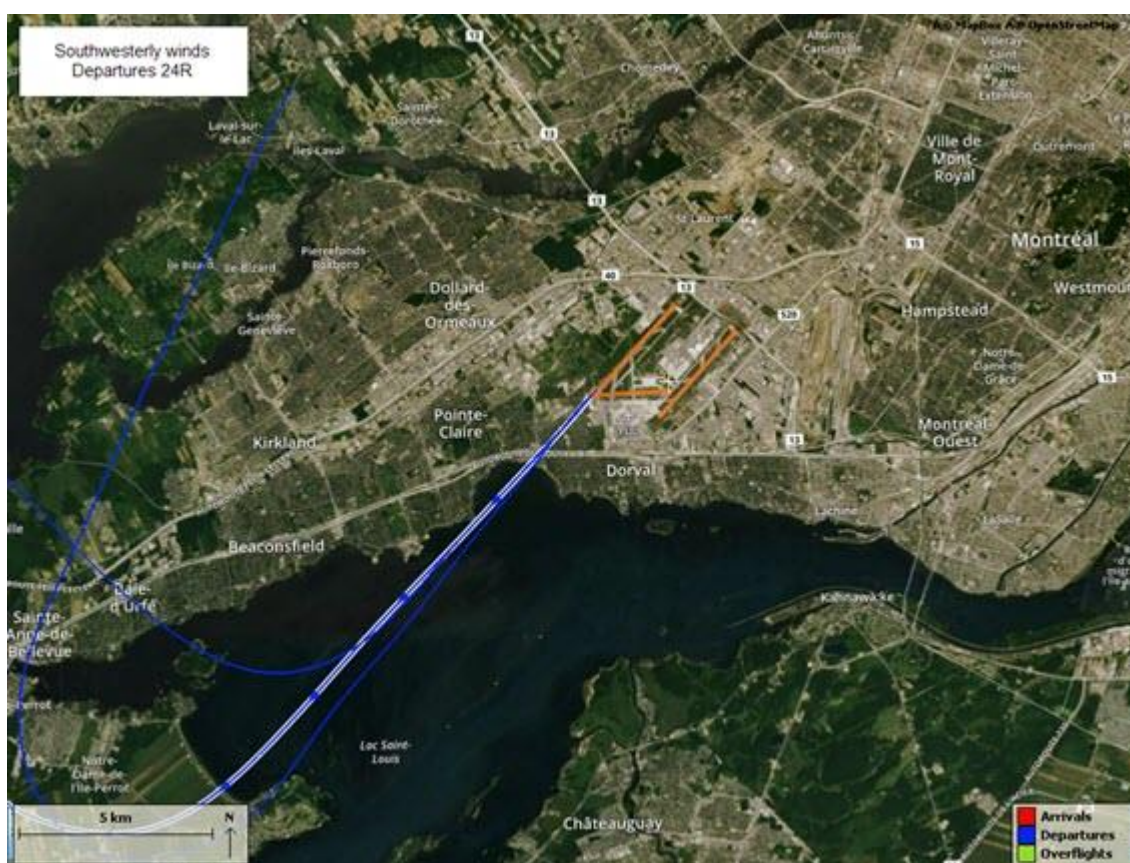

NIGHT CLOSURES - RUNWAY 06R-24L

In order to maintain its facilities to reliability and safety standards, Aéroports de Montréal is doing joint sealing work on runway 06R-24L.

Runway 06R-24L will be closed from 11 p.m. to 5 a.m. on the nights of July 5 and 6 as well as the nights of July 9 to 11.

During these periods, runway assignment will be as follows:

- **Southwesterly winds:**
 - **Departures:** Runway 24R
 - **Arrivals:** Runway 24R

- **Northeasterly winds:**
 - **Departures:** Runway 06L
 - **Arrivals:** Runway 06L