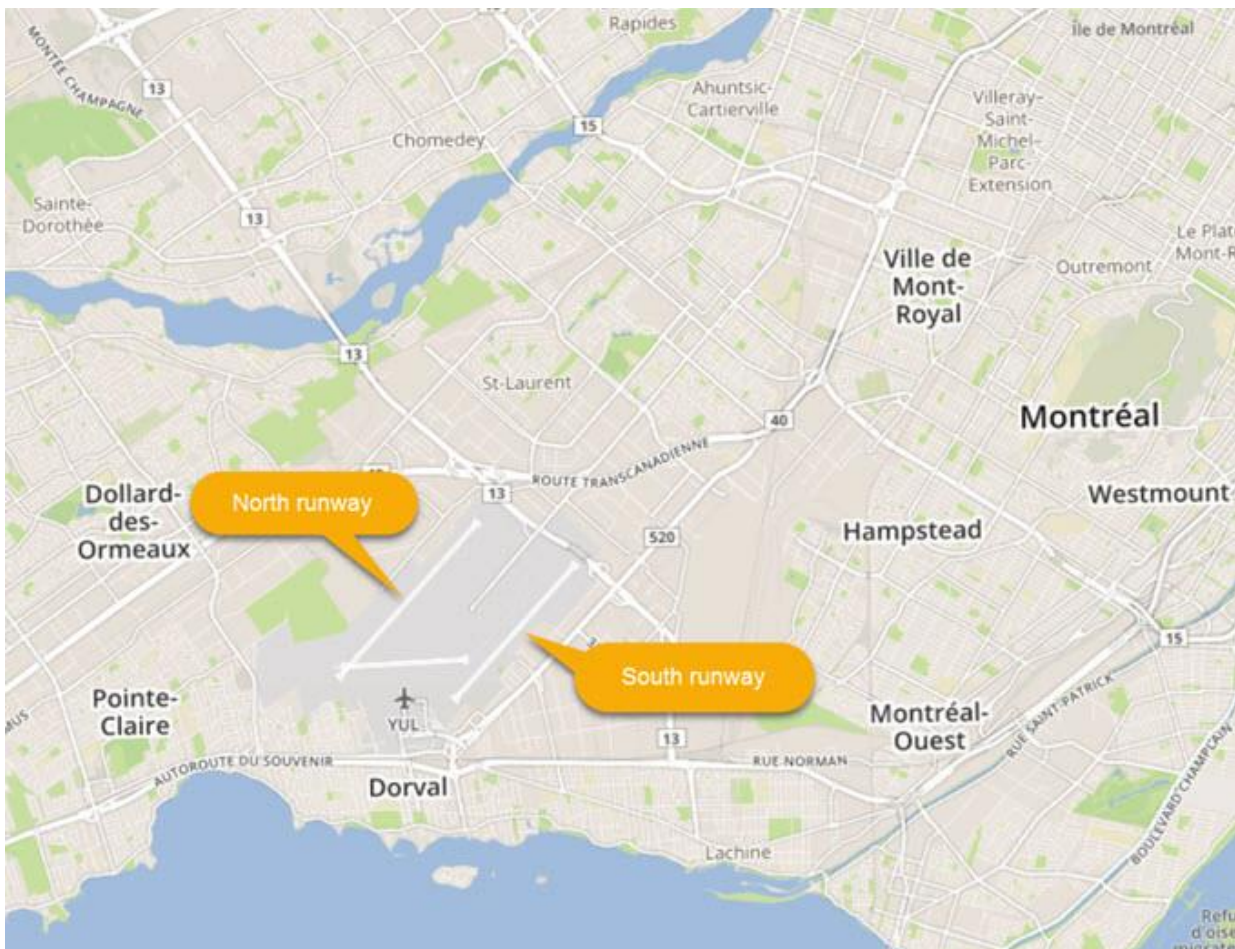

SOUTH RUNWAY CLOSED UNTIL SEPTEMBER 28, 2020

The south runway (06R-24L) will be closed until the morning of September 28, 2020.

As of this date, the north runway will be closed again for an undetermined period and flights will be assigned to the south runway.